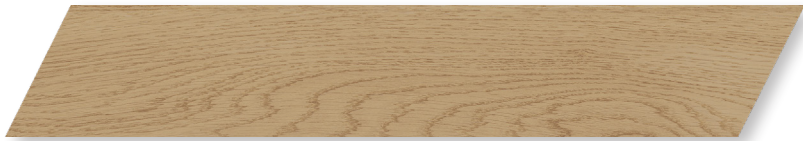

NORDLAND

COLLECTION

MALINE TILE
ELEVATE YOUR SHOWROOM

malinetile.com

NORLAND

Stock Sizes

8"x48"

4"x24" Chevron

Colors

Biege

Bianco

Miele

Nut

Beige | 8"x48"

Bianco | 8"x48"

NORLAND

Technical Characteristics

Material	Finish	Thickness	Application	Frost Resistance	Shade Variation	Slip Resistance	Rectified
Glazed Porcelain	Matte	9.5 mm	Interior/Exterior	Yes	V2	R10	Yes

Maline Massachusetts